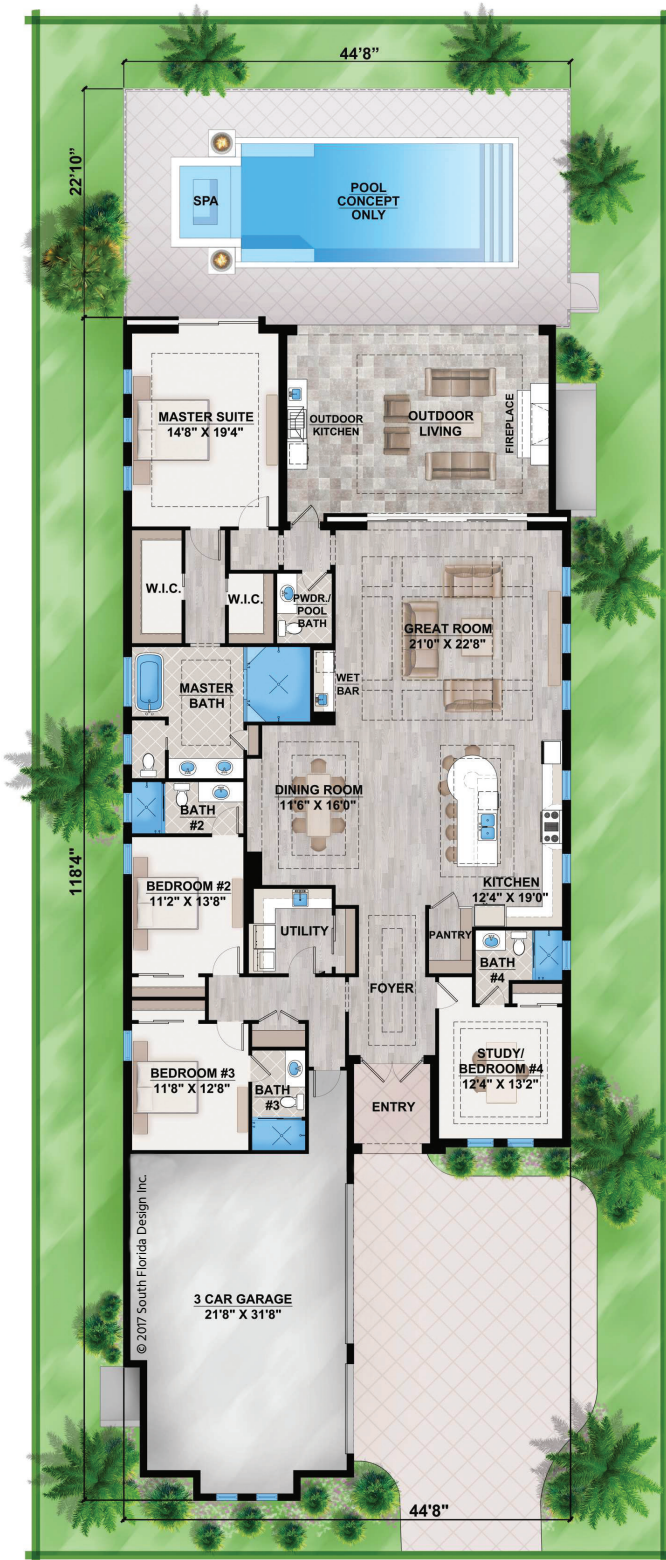

EXECUTIVE COLLECTION | SENZA MODEL

SENZA MODEL

Living Area	3,028 sq. ft.
Entry	70 sq. ft.
Garage	788 sq. ft.
Lanai	528 sq. ft.
Grand Total	4,412 sq. ft.

DIVCO
 CUSTOM HOMES
 NAPLES | MARCO ISLAND | ESTERO