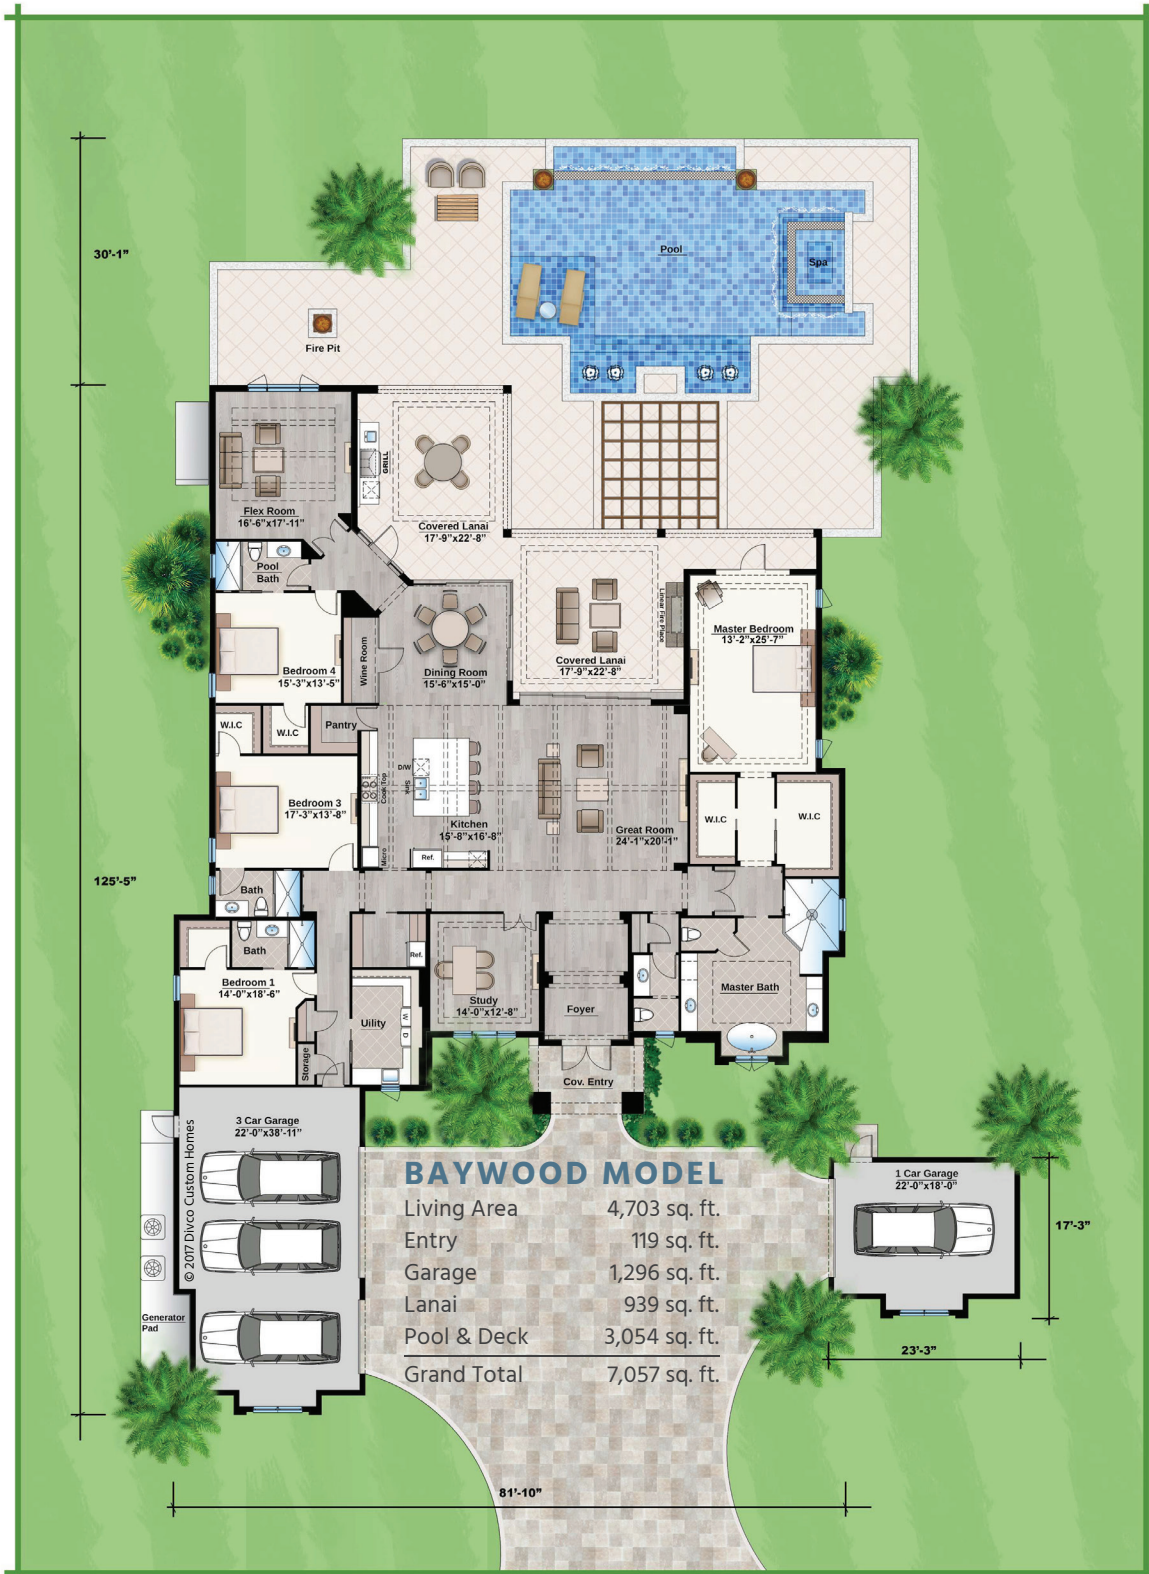

SIGNATURE COLLECTION | BAYWOOD MODEL

DIVCO
 CUSTOM HOMES
 NAPLES | MARCO ISLAND | ESTERO

239-592-7222

6628 Willow Park Dr., Naples, FL 34109

DivcoHomes.com

License #CGC052793

Model floorplan may show optional features. Consult your Divco New Home Sales person for further information.